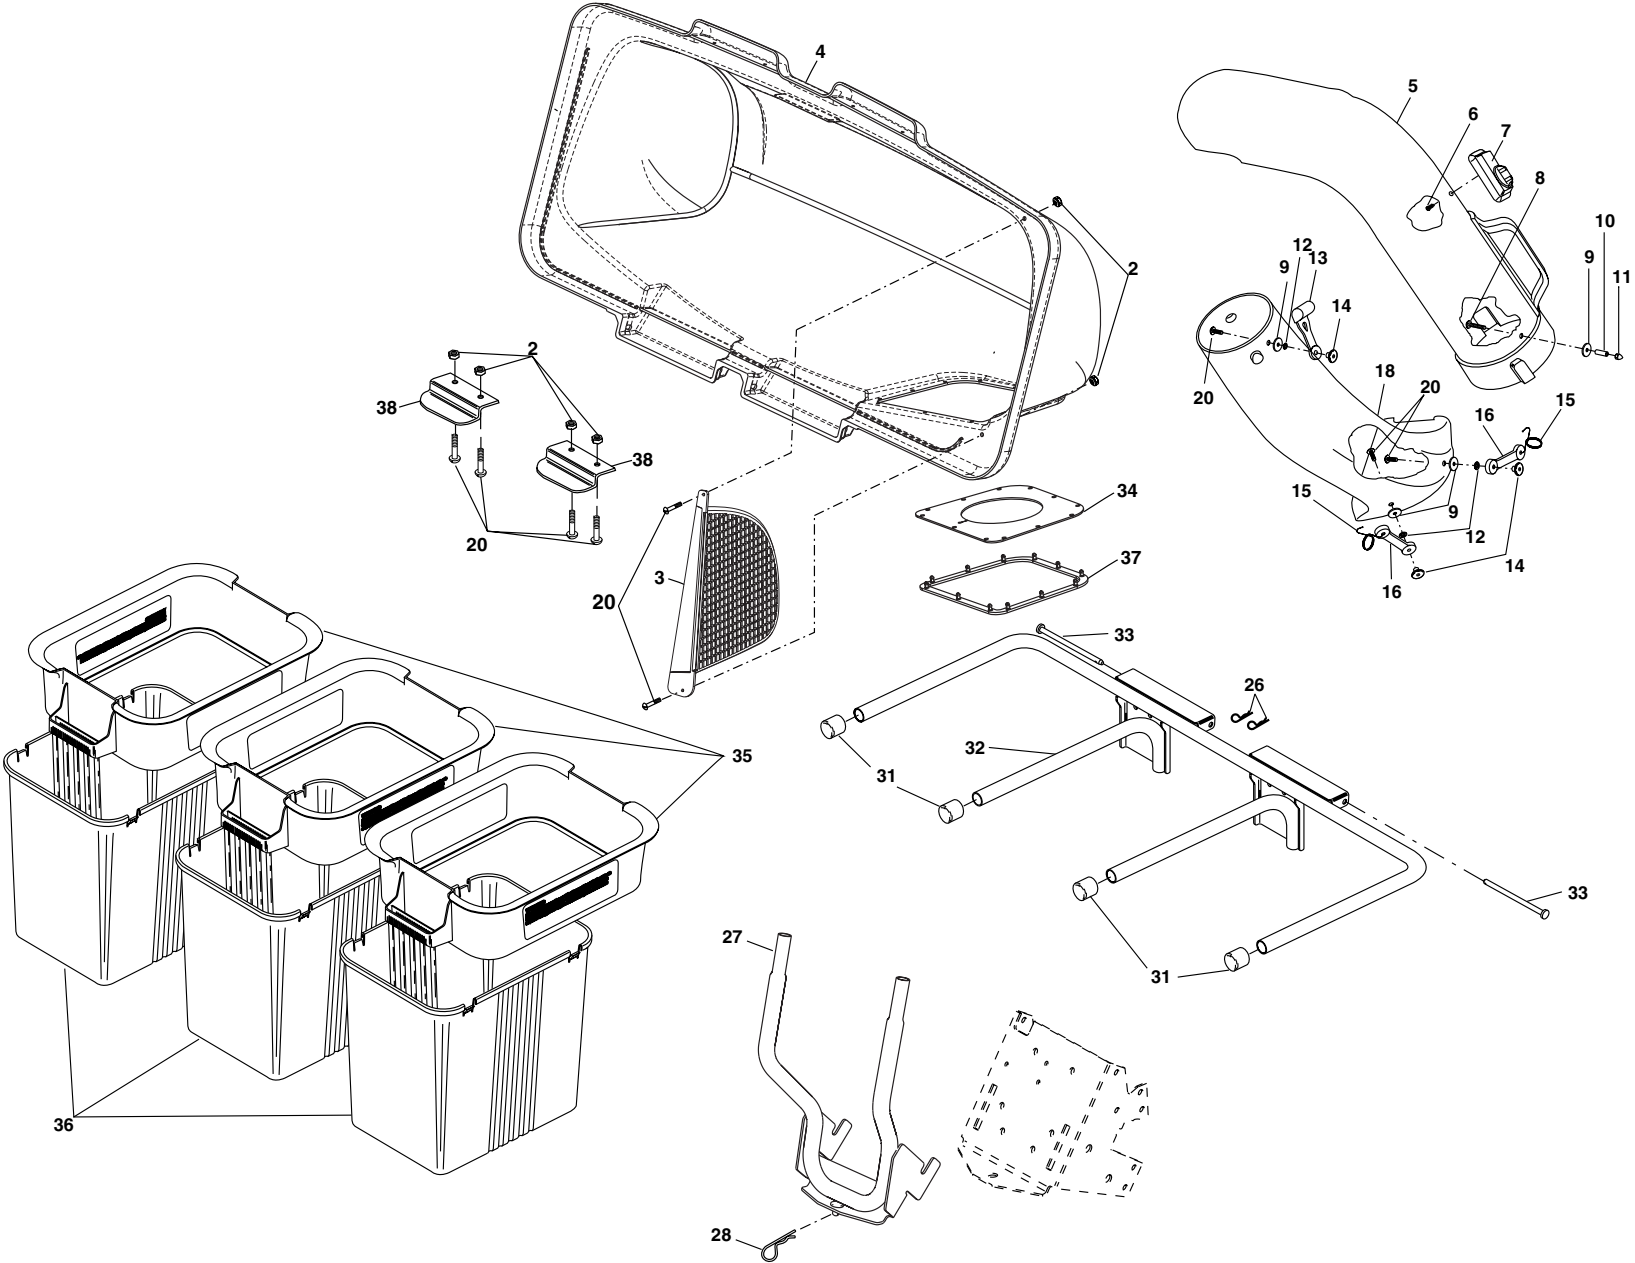

Illustrated Parts List
Model GTT342
Mfg. ID No. 96072001100
Product No. 960 72 00-11
42 Inch Mower
Grass Catcher

- **Repair Parts**
-

REPAIR PARTS

GRASS CATCHER - MODEL GTT342 (MFG. ID 96072001100) / RAMASSE-HERBE - MODÈLE GTT342 (MFG ID 96072001100)

PRODUCT NUMBER 960 72 00-11 / NO. DE PRODUIT 960 72 00-11

REPAIR PARTS

GRASS CATCHER - MODEL GTT342 (MFG. ID 96072001100) / RAMASSE-HERBE - MODÈLE GTT342 (MFG ID 96072001100)
 PRODUCT NUMBER 960 72 00-11 / NO. DE PRODUIT 960 72 00-11

KEY NO.	PART NO.	DESCRIPTION	KEY NO.	PART NO.	DESCRIPTION
2	532069180	Nut, Crownlock #10-24	18	532162803	Chute, Lower
3	532192709	Screen, Cover	20	871161010	Screw #10-24 x 5/8
4	532195373	Cover Assembly (Includes Key No. 34, 37)	26	532124670	Spring, Retainer
5	532126840	Chute, Upper	27	532198128	Support Assembly
6	818021008	Screw, Special #10-14x1/2	28	532165898	Spring, Retainer
7	532130933	Full bag Indicator	31	532174083	Plug, Tubing End
8	532087175	Screw, #10-24 x 1-1/8	32	532176990	Bagger, Frame
9	819061216	Washer 3/16x3/4x16 Ga.	33	532192786	Pin, Hinge
10	532007206	Spacer, Split	34	532192550	Gasket, Cover
11	532060867	Nut, Acorn #10-24	35	532183286	Container, Top
12	810071000	Washer, lock	36	532129586	Container, Bottom
13	532109808	Latch, Chute	37	532192603	Ring, Cover Gasket
14	532125004	Nut, Weld	38	532130895	Latch Handle, Cover
15	532130760	Latch, Hook	—	532402705	Owner's Manual
16	532130759	Rubber, Latch			